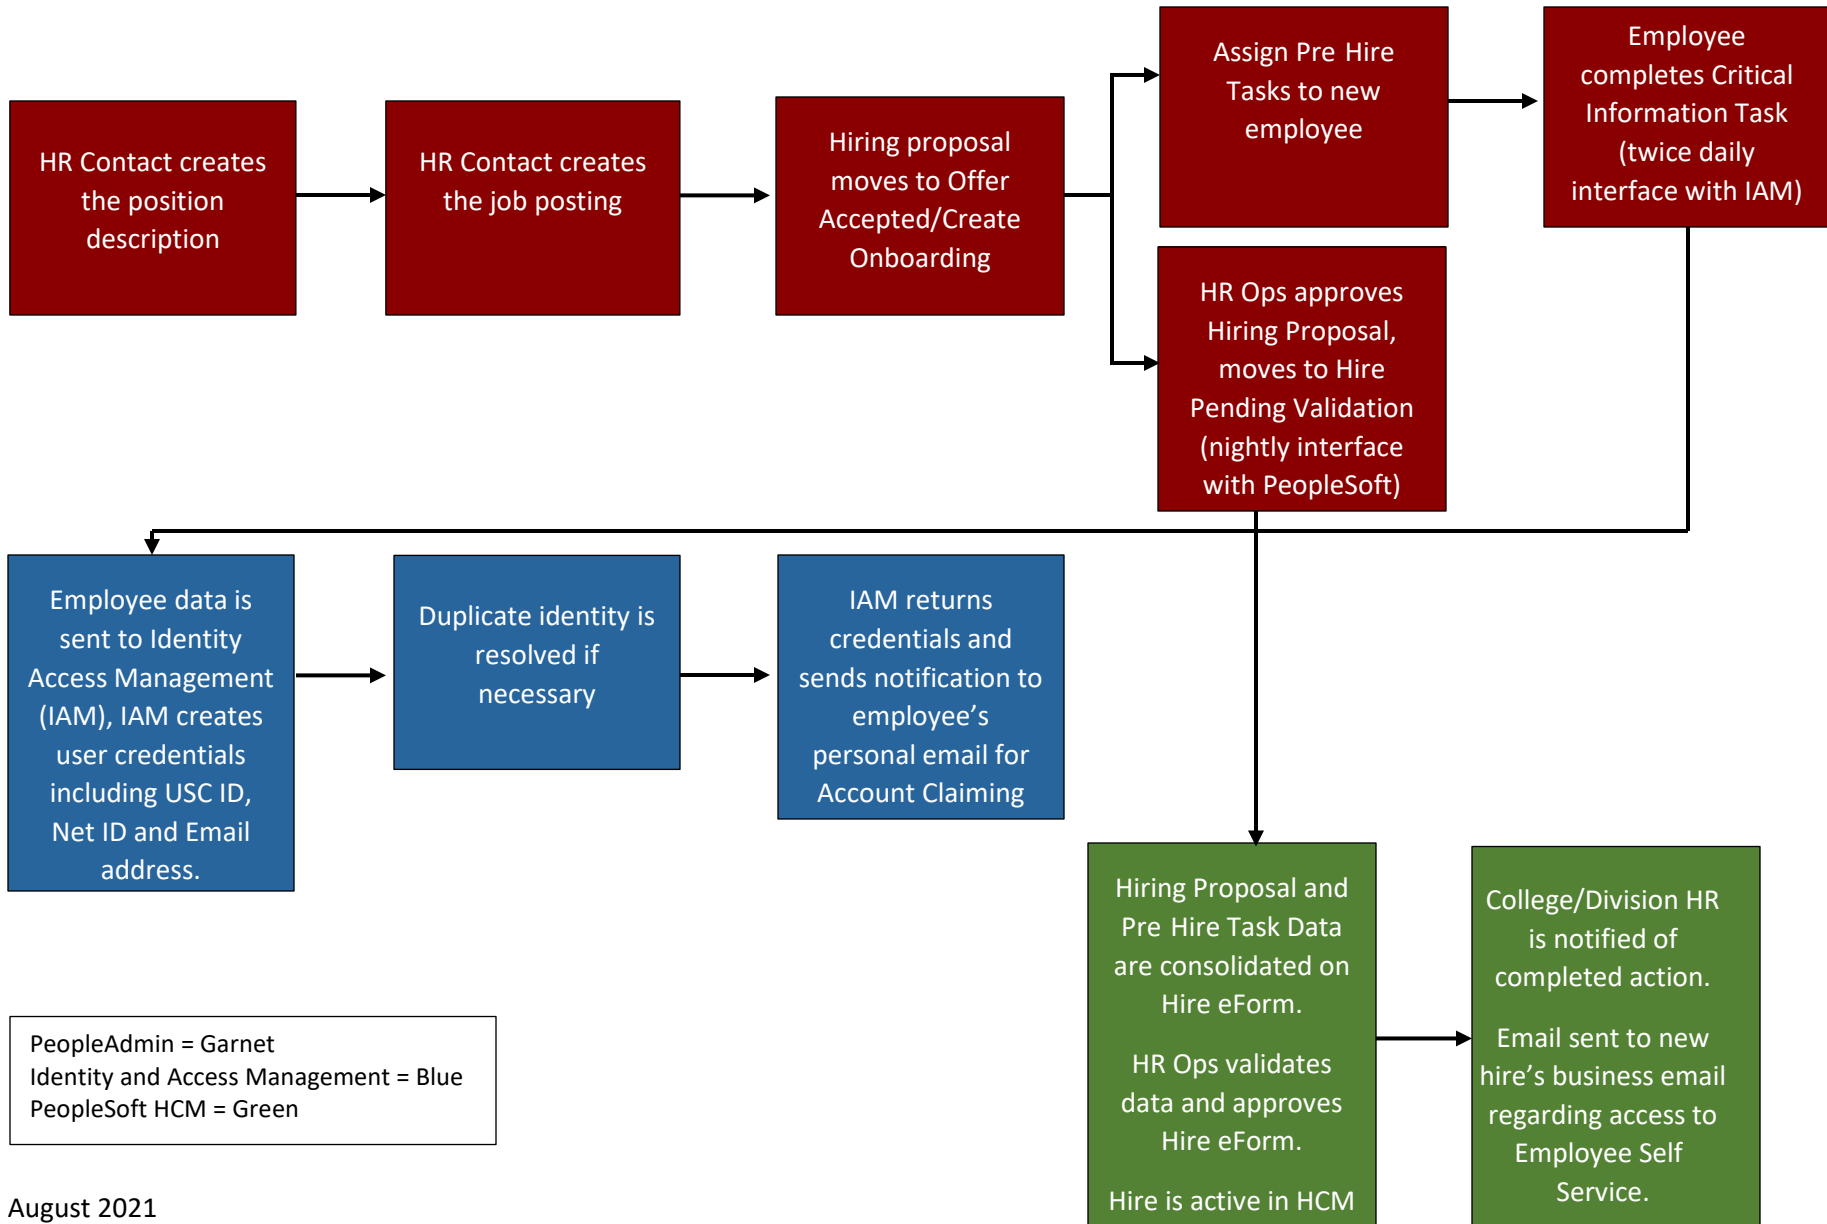

### Hire Process Integration between PeopleAdmin, Identity and Access Management, and PeopleSoft HCM

## Position Description Modification Process Integration between PeopleAdmin and PeopleSoft HCM

PeopleAdmin = Garnet  
PeopleSoft HCM = Green