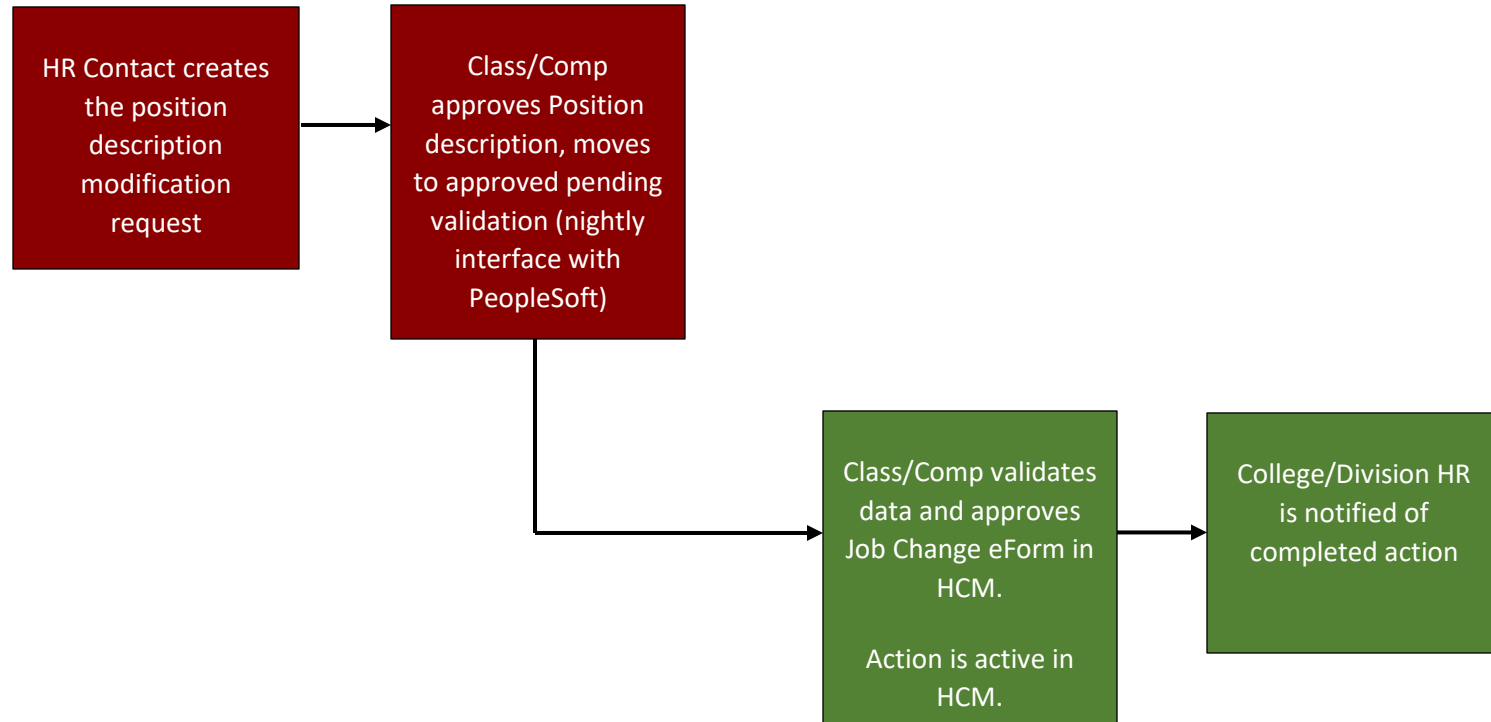

### Hire Process Integration between PeopleAdmin, Identity and Access Management, and PeopleSoft HCM

## Position Description Modification Process Integration between PeopleAdmin and PeopleSoft HCM

PeopleAdmin = Garnet  
PeopleSoft HCM = Green